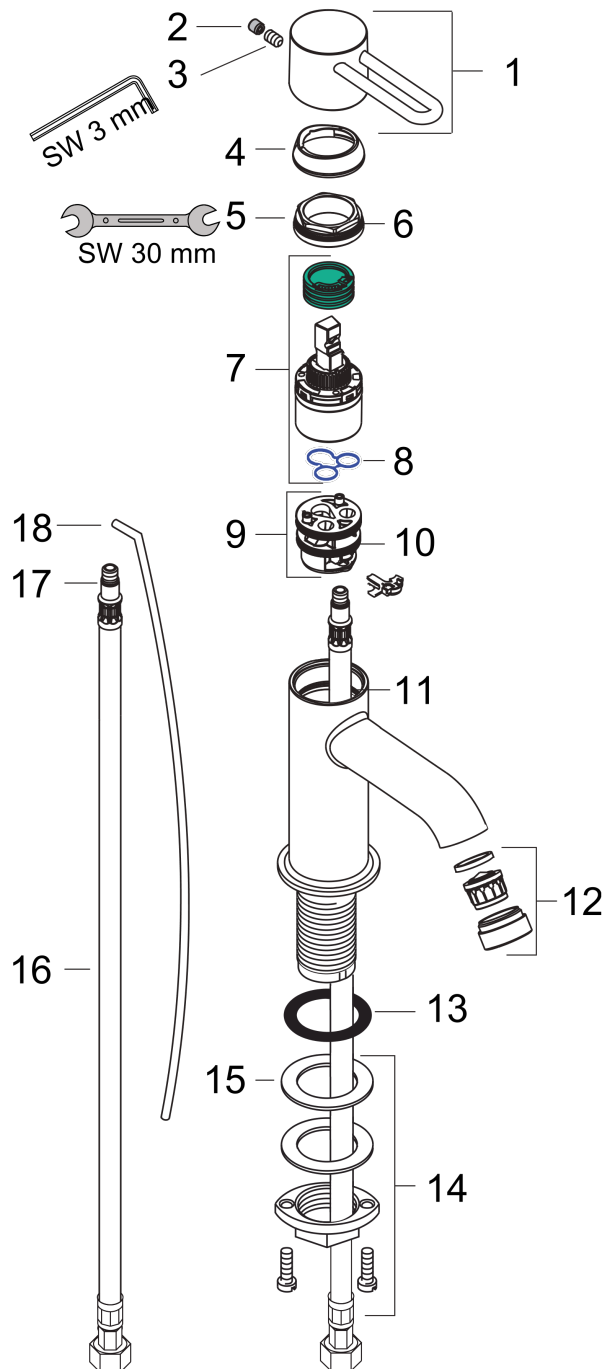

AXOR Uno²
Single lever basin mixer 90 with pop-up waste set
Surfaces: **Chrome** Article Number: **38020000**

Exploded Drawing

Year of production: 10/10 - 12/18

AXOR Uno²
Single lever basin mixer 90 with pop-up waste set
 Surfaces: **Chrome** Article Number: **38020000**

Spare part list

Year of production: **10/10 - 12/18**

Pos.	Description	Article Number	PC	PU
1	handle	38094000	12	1
2	screw cover	96762000	1	1
3	hollow set screw M6x10 DIN 916	96029000	1	1
4	flange	96763000	3	1
5	nut	97209000	5	1
6	O-ring 33x2	98154000	1	1
7	cartridge, assy	92730000	11	1
8	seal	95008000	3	1
9	adapter for cartridge	98750000	4	1
10	O-Ring 30x2	98186000	1	1
11	O-ring 35x2	92604000	2	1
12	aerator M24x1 (5 l/min)	95578000	8	1
13	flat seal	98749000	2	1
14	fixing set (Ø 32)	13961000	7	1
15	lever collar	97548000	1	1
16	connection hose 450 mm M8x0,75 G3/8	97206000	8	1
17	O-ring 7x1,5	98422000	1	1
18	pull rod	96923000	8	1
a	pop up waste	94139000	98	1
b	fixation extension 35 mm	13898000	12	1